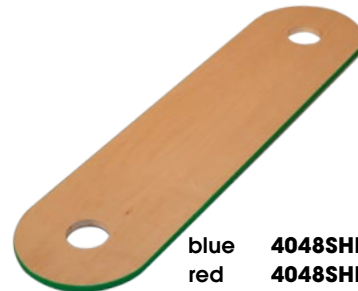

blue 2401CRGB green 2401CRGG
red 2401CRGR rainbow 2401CRGM
yellow 2401CRGY

ROUND & ROUND

boards and table plates

1 Eight pack discs 12" x 3/4"

Edgbanding color

blue 8012DISB green 8012DISG
red 8012DISR rainbow 8012DISM
yellow 8012DISY

1 Four pack boards

24" x 12" x 3/4"

Edgbanding color

blue 4024SHEB green 4024SHEG
red 4024SHER rainbow 4024SHEM
yellow 4024SHEY

1 Four pack boards

36" x 12" x 3/4"

Edgbanding color

blue 4036SHEB green 4036SHEG
red 4036SHER rainbow 4036SHEM
yellow 4036SHEY

1 Four pack boards

48" x 12" x 3/4"

Edgbanding color

blue 4048SHEB green 4048SHEG
red 4048SHER rainbow 4048SHEM
yellow 4048SHEY

1 Table board

48" x 24" x 3/4"

Edgbanding color

blue 4824TABB green 4824TABG
red 4824TABR rainbow 4824TABM
yellow 4824TABY